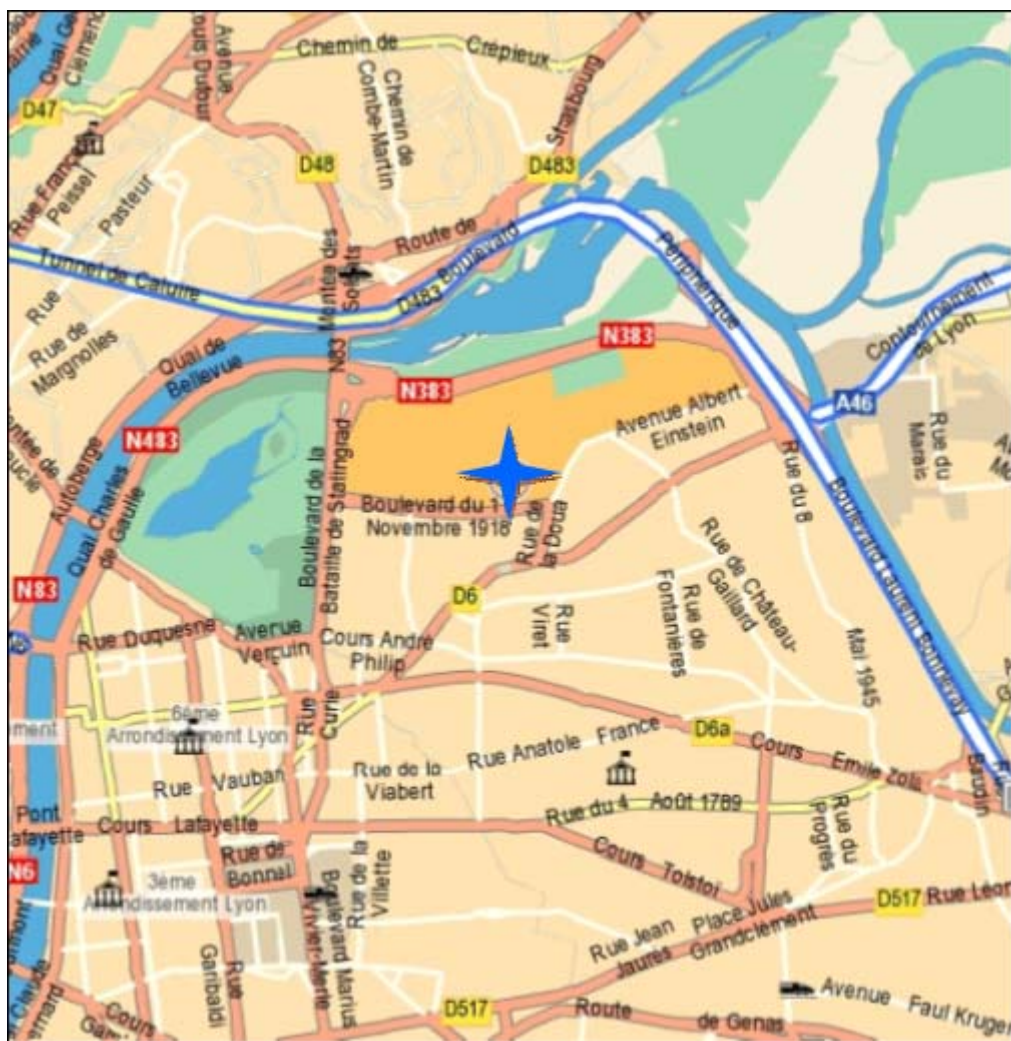

### PRACTICAL INFORMATION:

**Dates:** May 5<sup>th</sup> & 6<sup>th</sup> 2010

**Schedule:** from 8 am to 7 pm during both days

**Address:** Espace Double-Mixte, Lyon

43, boulevard du 11 novembre 1918

69100 Villeurbanne

### By Car:

**From the A6:** Follow the West ring road. Exit Porte de Saint Clair, follow Villerbanne / Scientific Domain of La Doua.

**From the A46 / A42:** Direction Lyon Est, follow Villerbanne. Exit Croix Luizet (No. 6) and Domaine Scientifique de La Doua.

**From the A7 / A43:** Follow ring road north Lyon, Villeurbanne. Exit Porte Croix Luizet (No. 6), and then Domaine Scientifique de La Doua.

### From Lyon downtown:

- By car, follow Villeurbanne Charpennes, Tonkin, Domaine Scientifique de La Doua.
- Tramway T direction IUT Feyssine : Gaston Berger station (the tramway serves both SNCF train stations)
- Underground A and B lines: tramway connection at Charpennes. Underground D line: bus 38 connection at Grange Blanche station
- Bus 38: Direction La Doua, get off at Puvis de Chavannes